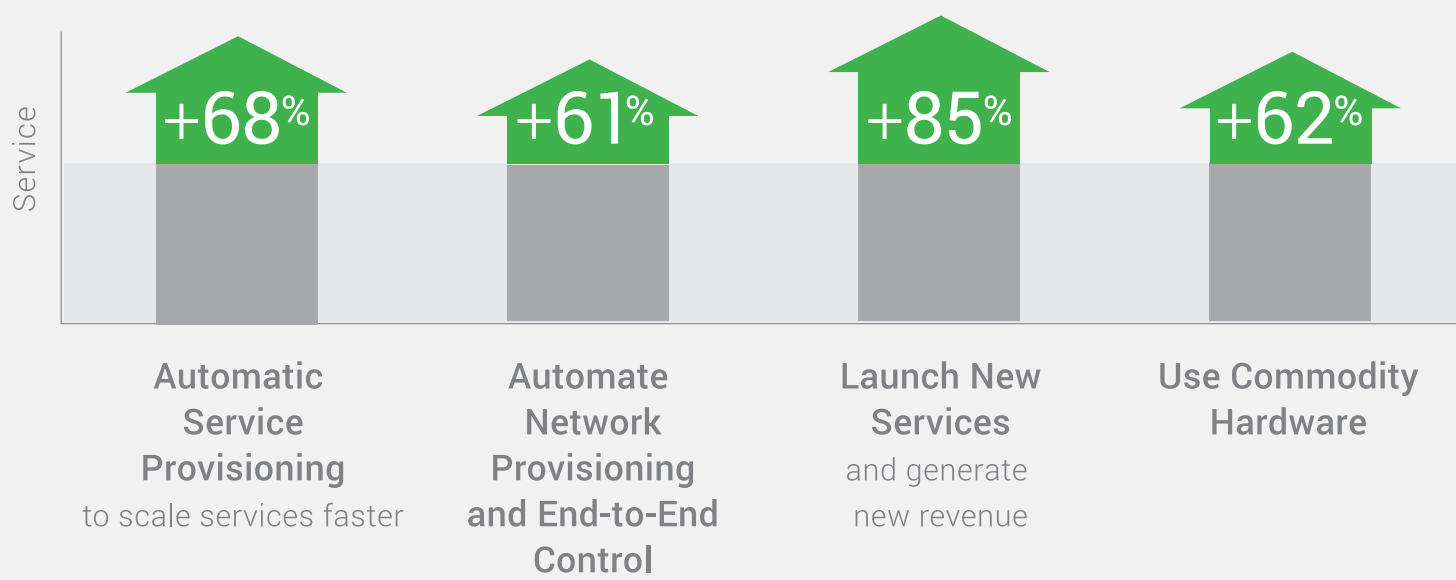

SDN, NFV + JAVA

Revenue is driving SDN and NFV.

Maximize RoI on all Java-based SDN and NFV solutions with Zing®

Improve availability and scalability with higher throughput.

Proven with thousands of nodes in the cloud.