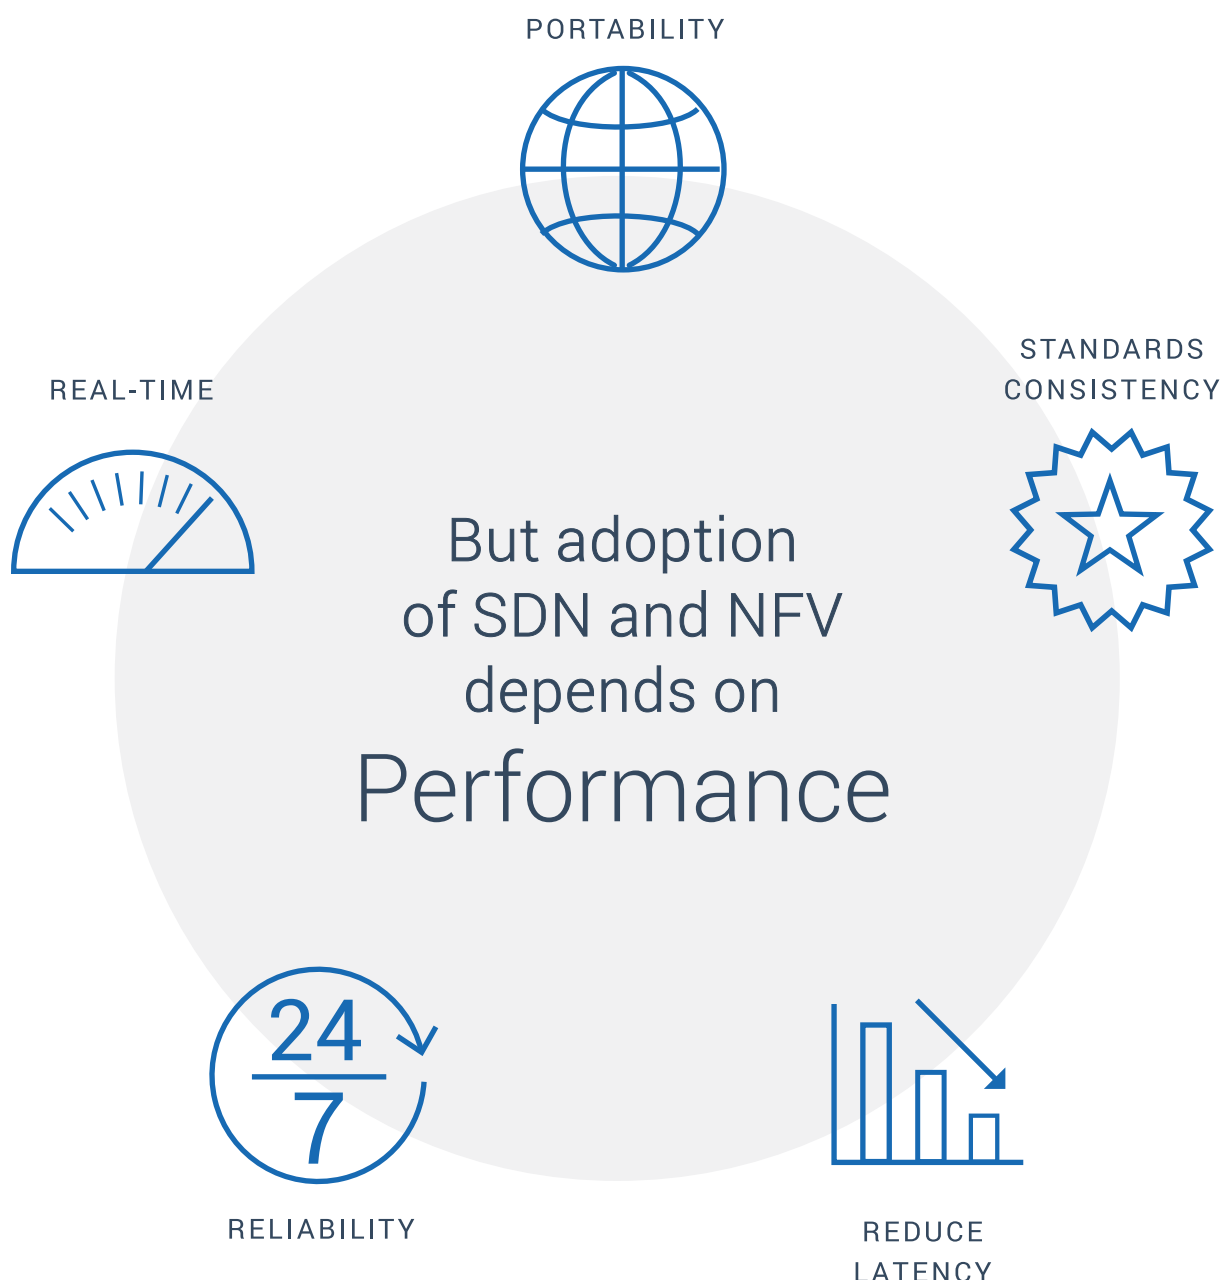

SDN, NFV + JAVA

Revenue is driving SDN and NFV.

Maximize RoI on all Java-based SDN and NFV solutions with Zing®

Improve availability and scalability with higher throughput.

Proven with thousands of nodes in the cloud.

No re-coding or re-architecting.

Discover Zing®